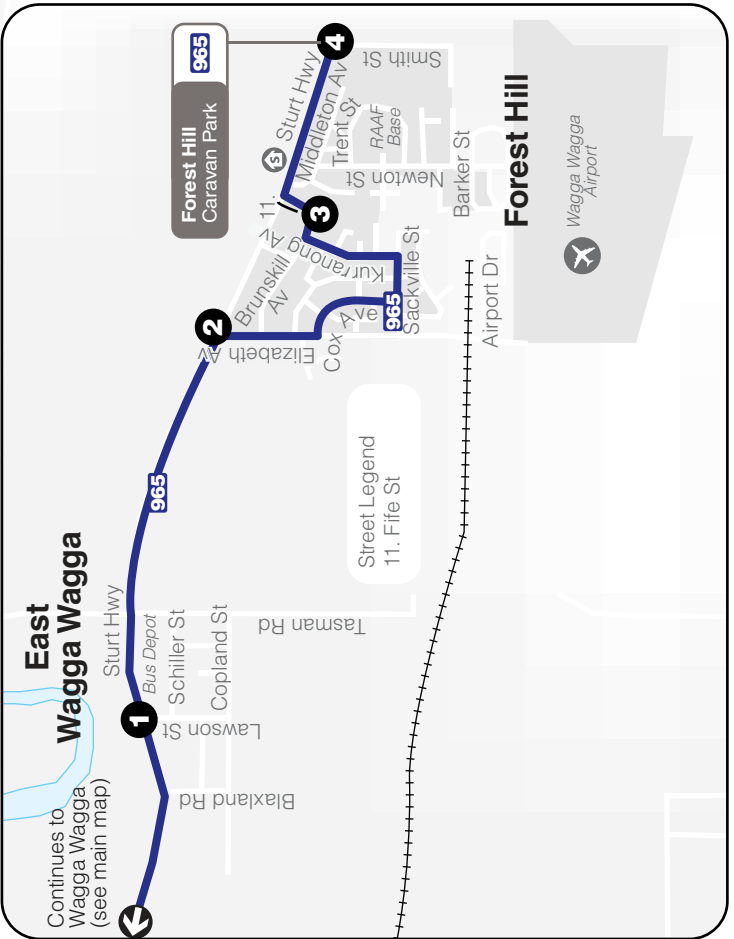

Legend

- Bus Route
- **960** Route Number
- Train Station
- Shopping Centre
- School
- Educational Institution
- Hospital
- Map Reference

Base Map: UBD DG08/01
Cartography: TransitGraphics