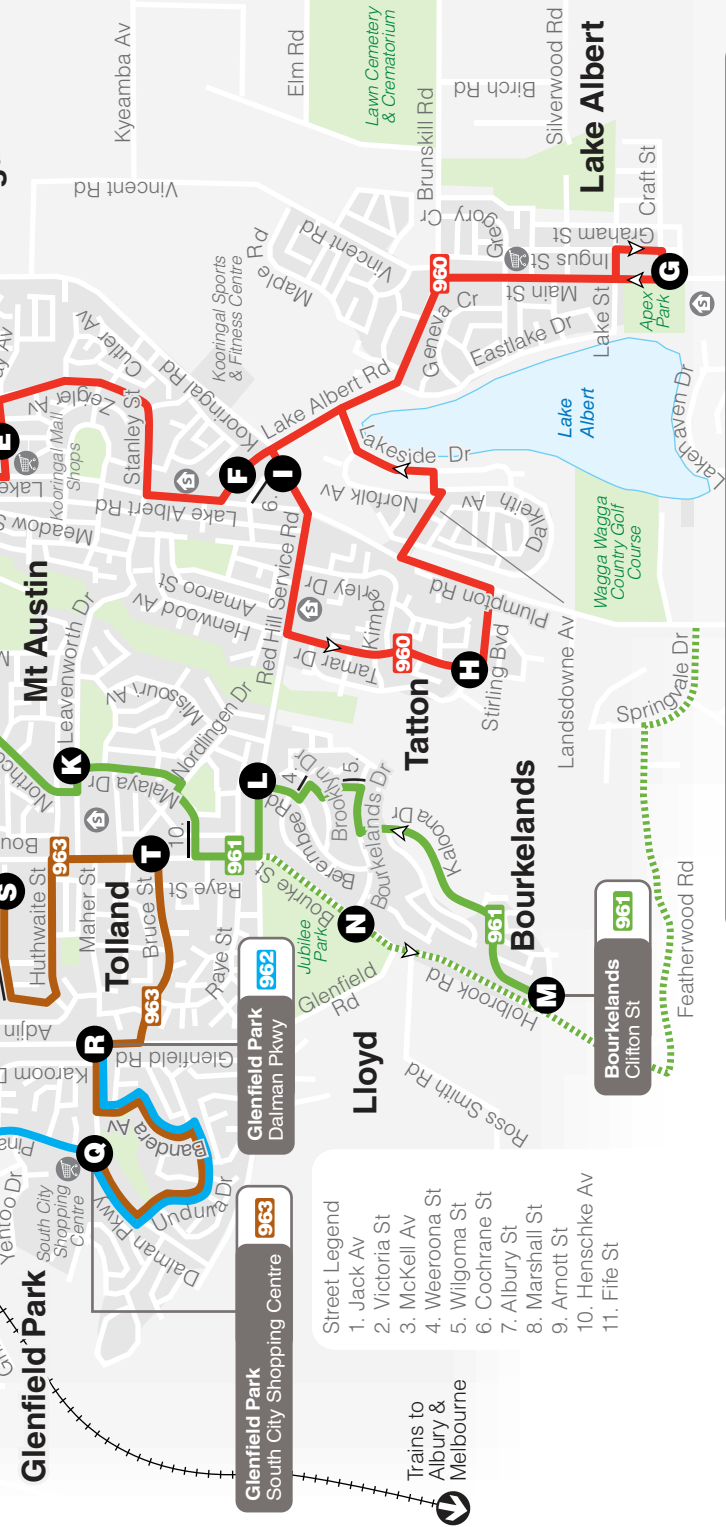

Legend

- Bus Route
- **960** Route Number
- Train Station
- Shopping Centre
- School
- Educational Institution
- Hospital
- Map Reference

Base Map: UBD DG08/01
Cartography: TransitGraphics