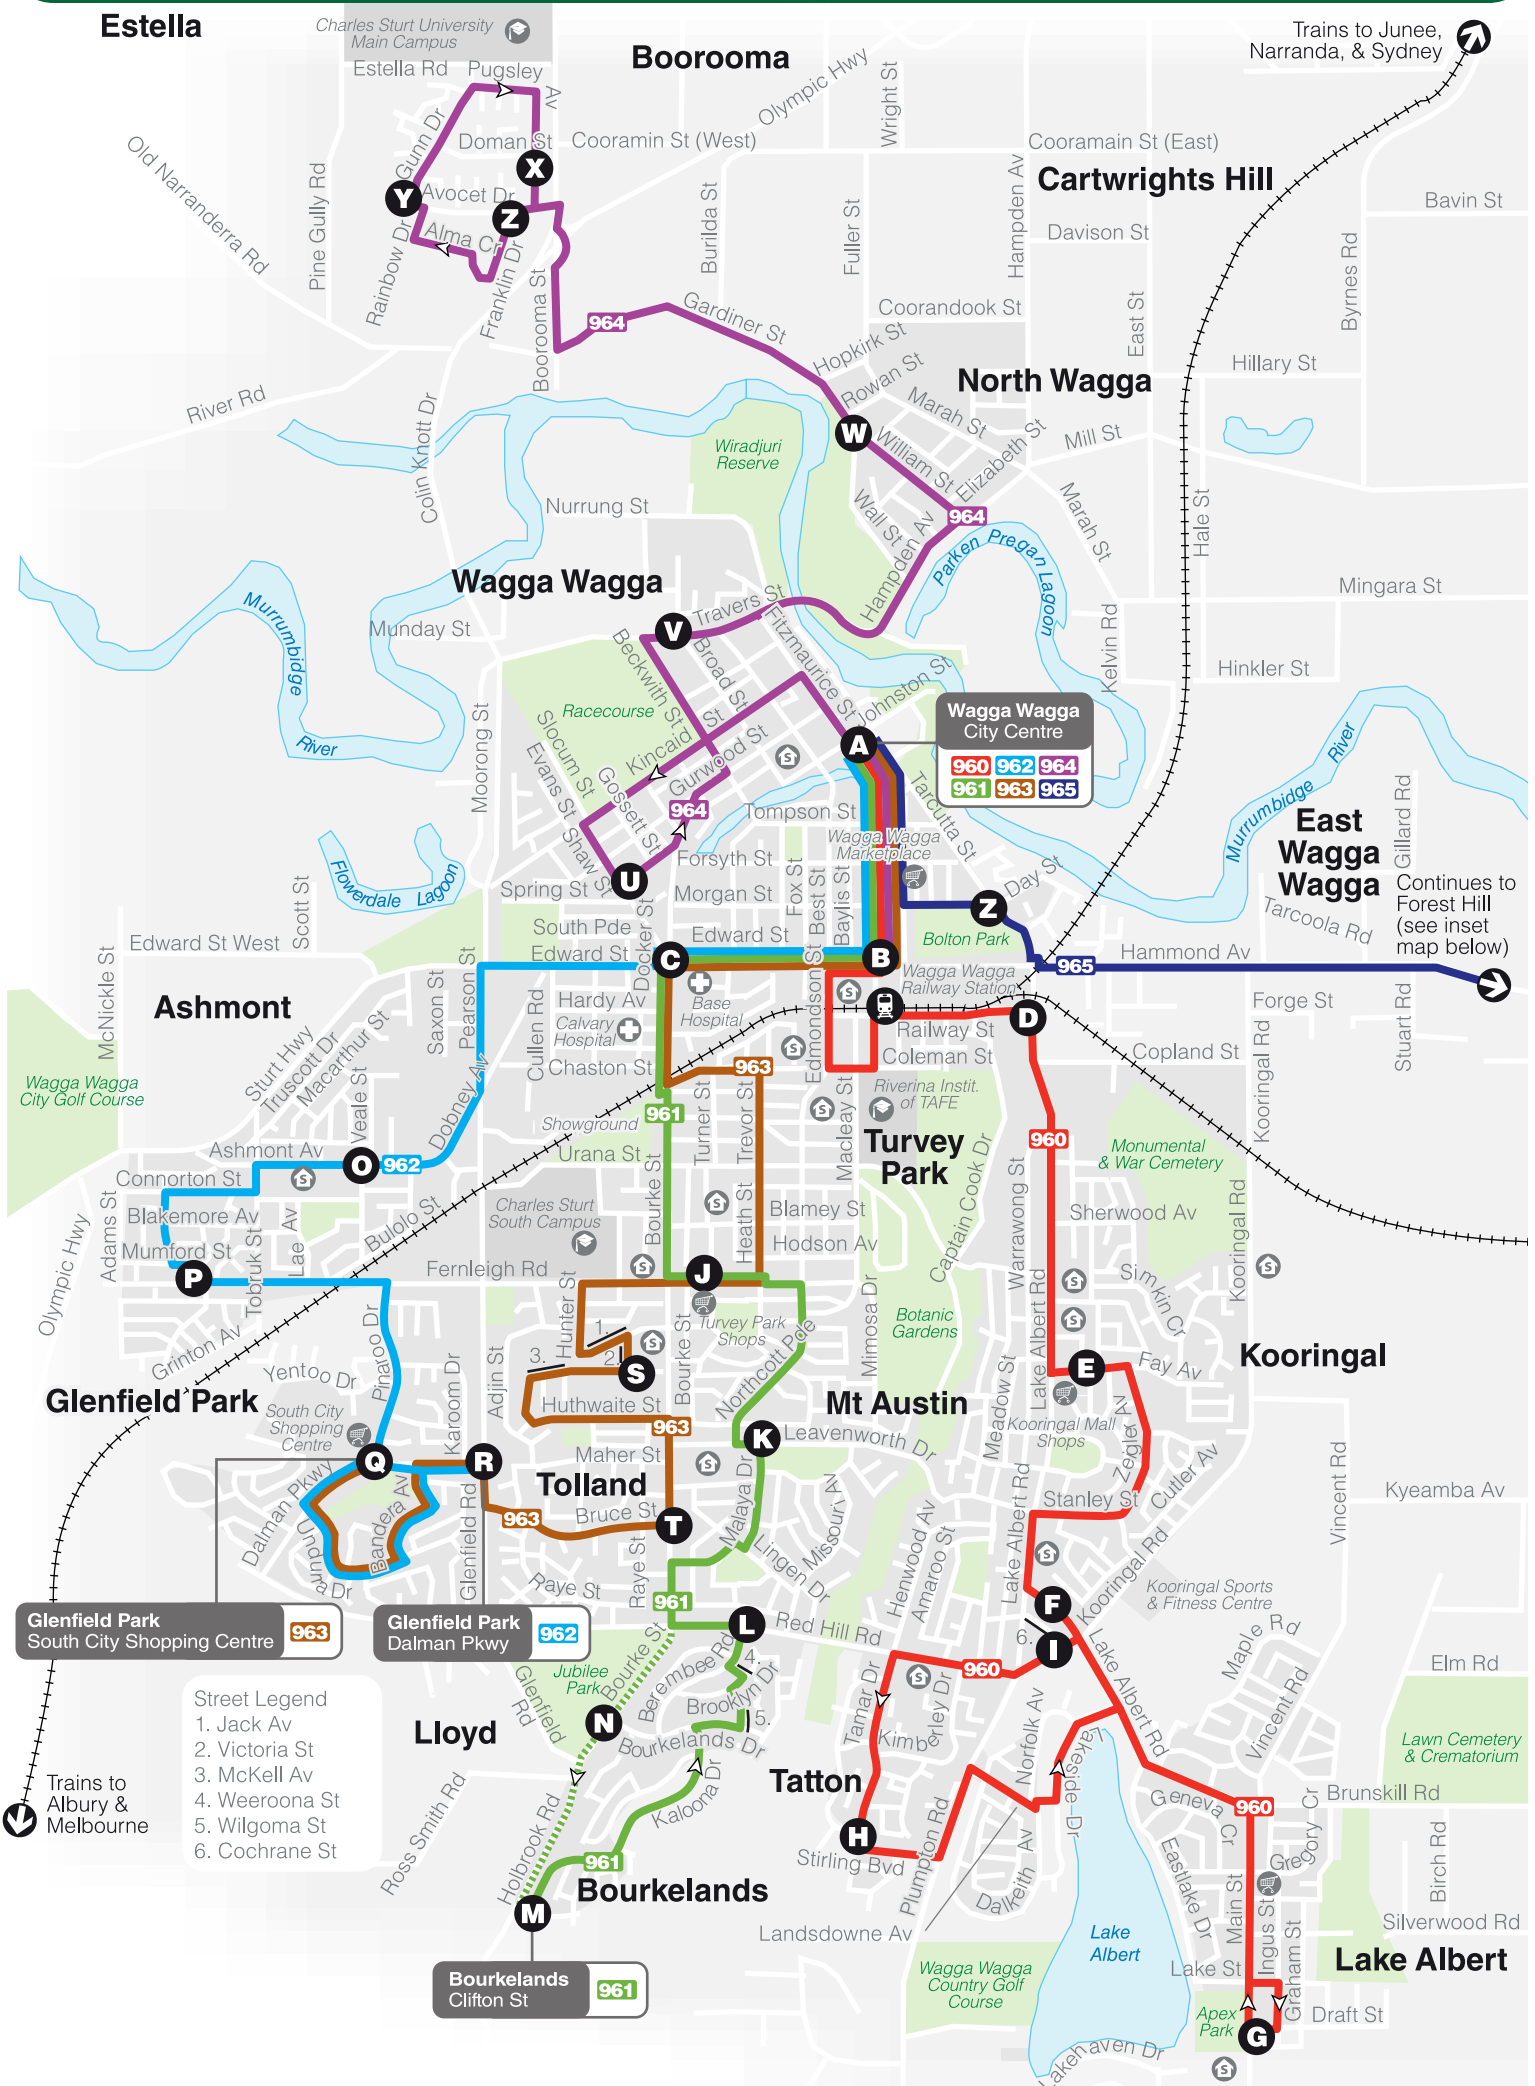

1. **Street Legend**
1. Jack Av
  2. Victoria St
  3. McKell Av
  4. Weeroona St
  5. Wilgoma St
  6. Cochrane St

Legend

- Bus Route
- Route Number
- Train Station
- Shopping Centre
- School
- Educational Institution
- Hospital
- Map Reference

Base Map: UBD DG08/01
Cartography: TransitGraphics