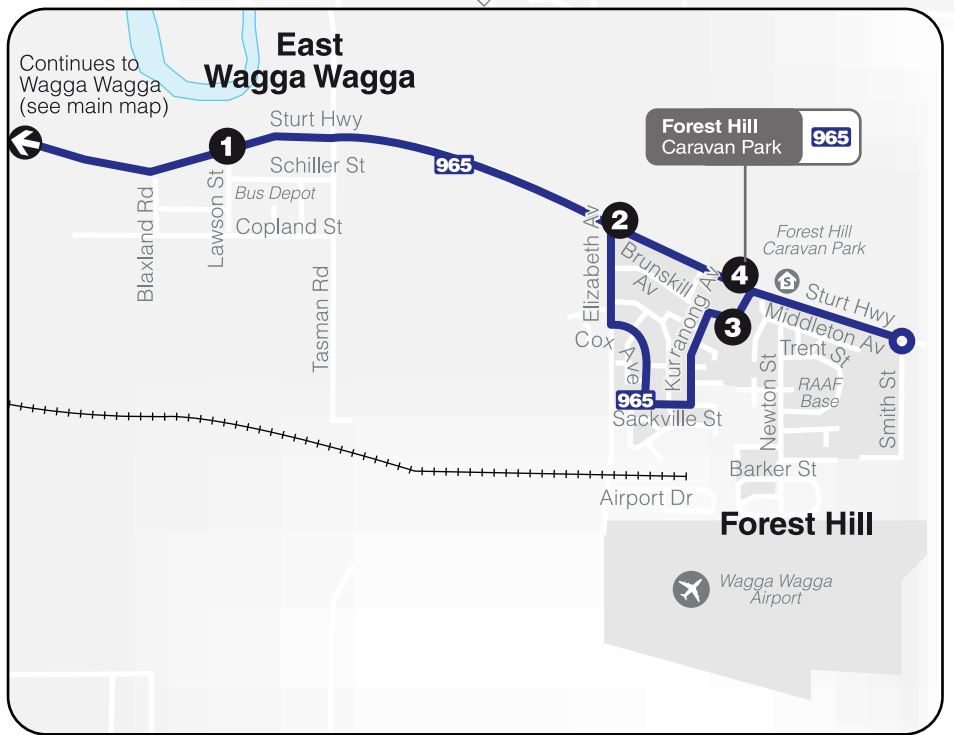

1. **Street Legend**
1. Jack Av
  2. Victoria St
  3. McKell Av
  4. Weeroona St
  5. Wilgoma St
  6. Cochrane St

Legend

- Bus Route
- Route Number
- Train Station
- Shopping Centre
- School
- Educational Institution
- Hospital
- Map Reference

Base Map: UBD DG08/01
Cartography: TransitGraphics